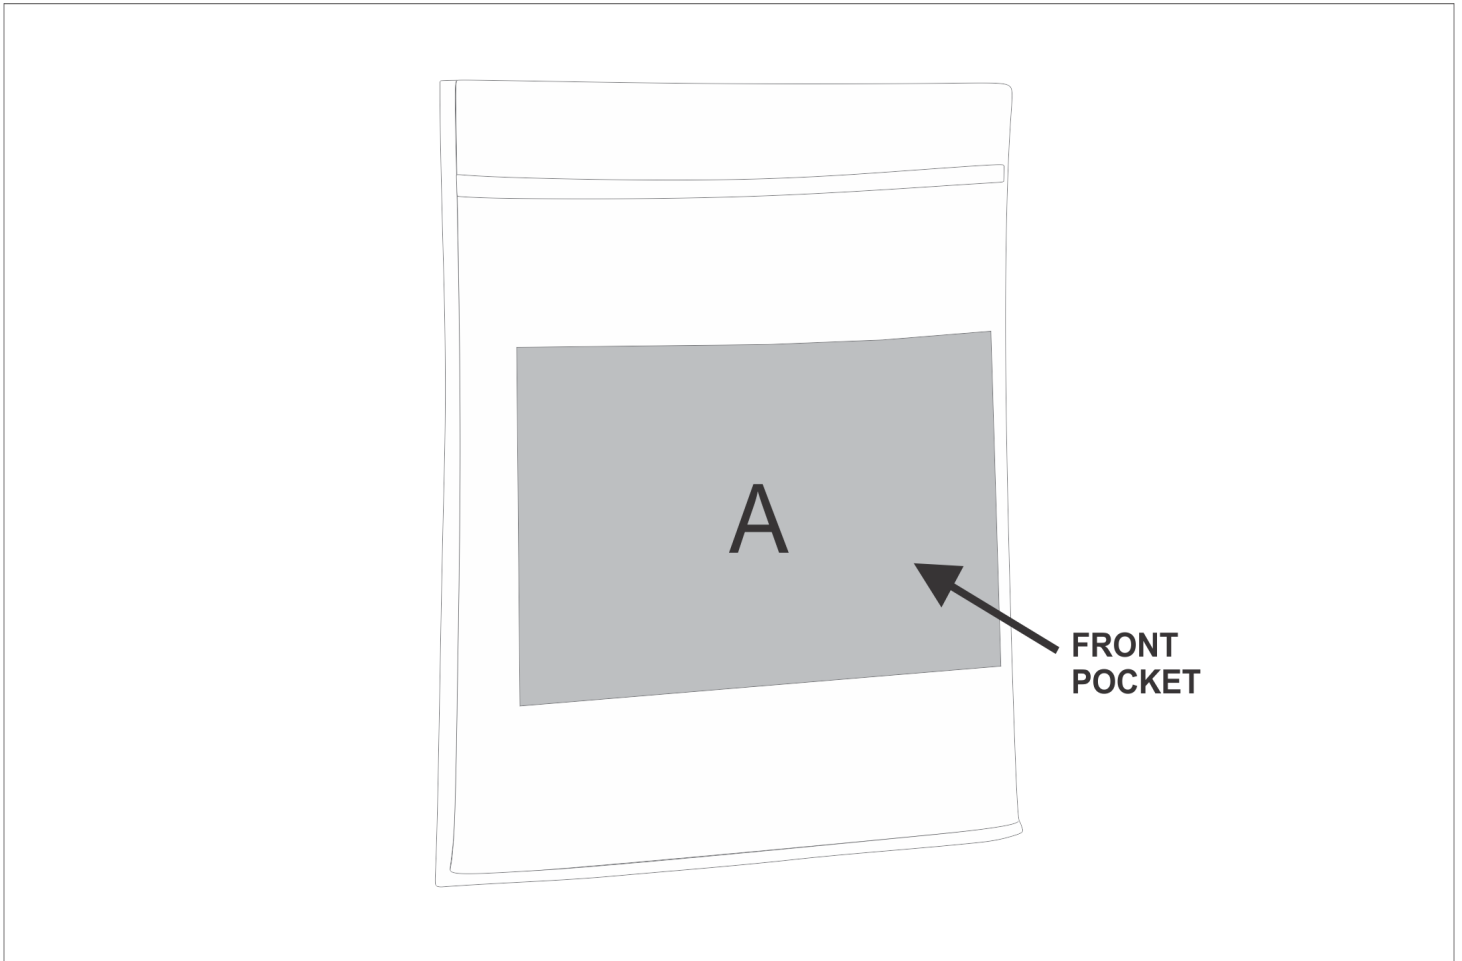

BC-HP-37-G

Hoppla Killarney Multi Purpose Carry Pouch

Need to know:

Includes 1-Position Sublimation (setup fees apply)

- Please Note: We cannot guarantee 100% logo Alignment on all Brandable Panels.

Branding Options:

Position	Branding Method (Branding Code)	No. of Colours	Dimension
A	Custom Sublimation A (CPSUB-A)	Full Colour	281mm wide x 162mm high